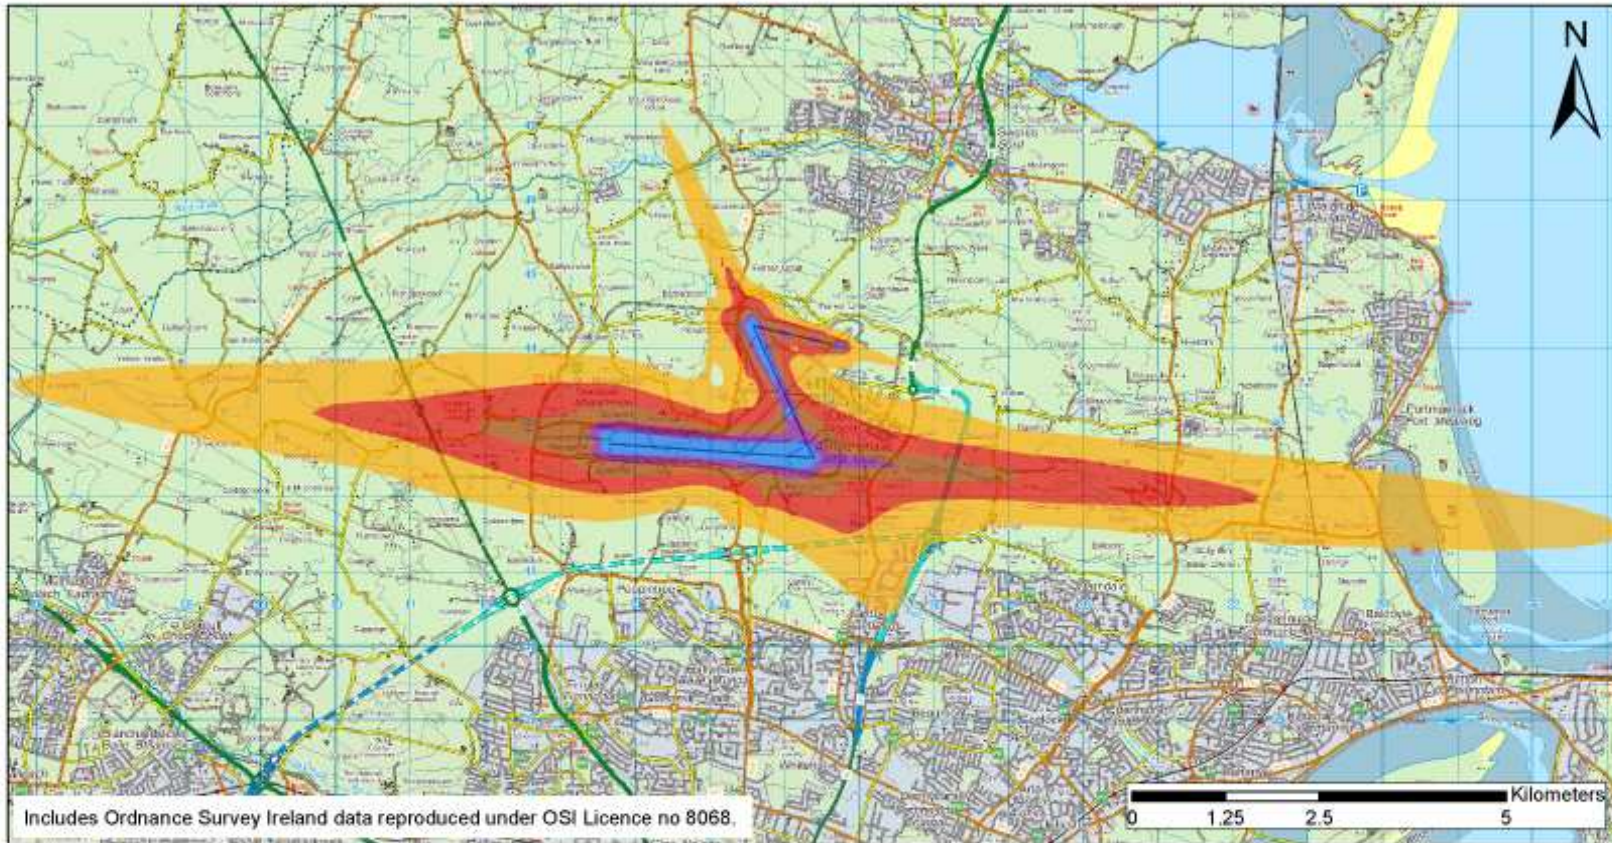

APPENDIX 12

**Dublin Airport
Environmental Noise
Regulations 2006**

L-DEN Contours

Legend

- 55 - 60
- 60 - 65
- 65 - 70
- 70 - 75
- > 75

Statistics (expressed as hundreds)

Numbers of people Exposed to Lden 55-59	agglomeration	28
Numbers of people Exposed to Lden 60-64	agglomeration	2
Numbers of people Exposed to Lden 65-69	agglomeration	1
Numbers of people Exposed to Lden 70-74	agglomeration	0.1
Numbers of people Exposed to Lden >75	agglomeration	0