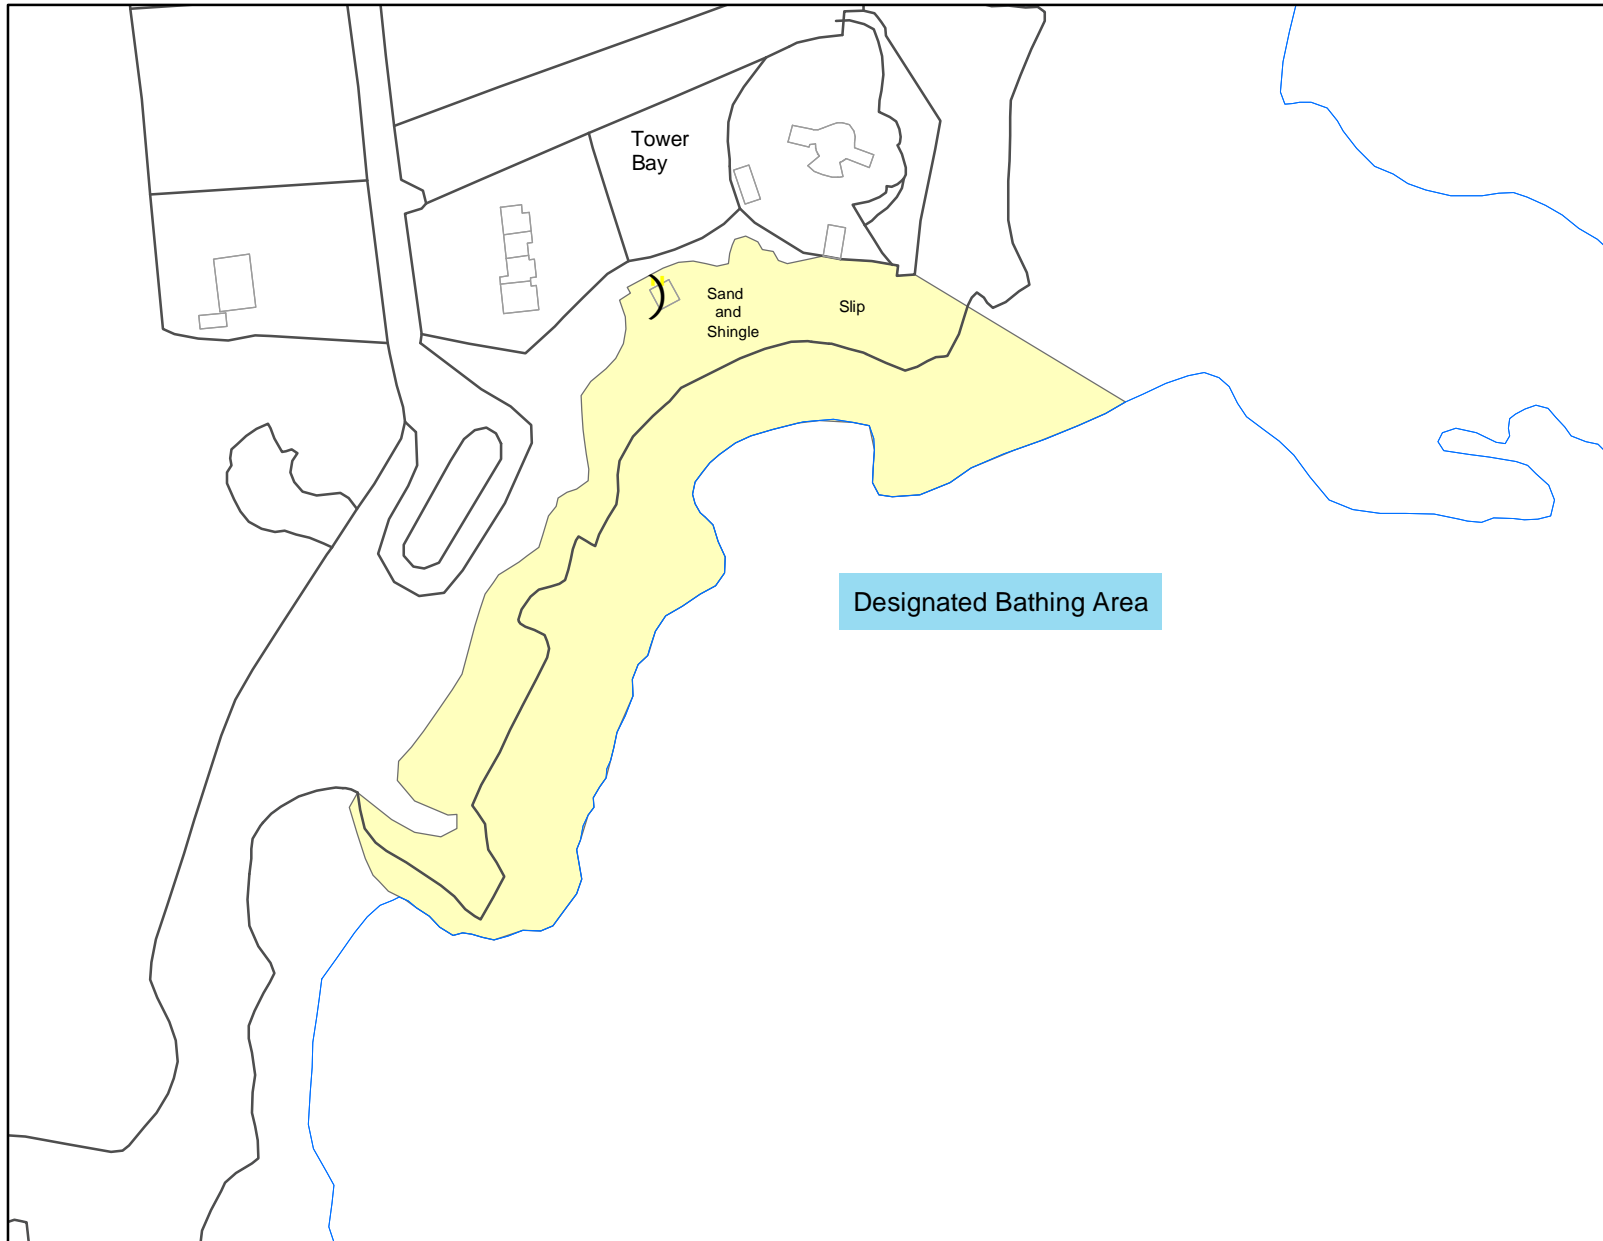

Portrane (Tower Bay) Beach

Fingal County Council
Comhairle Contae Fhine Gall

**BEACH & FORESHORE
BYE LAWS 2006**

Tower Bay Beach

) Lifeguard station

0 100 Metres