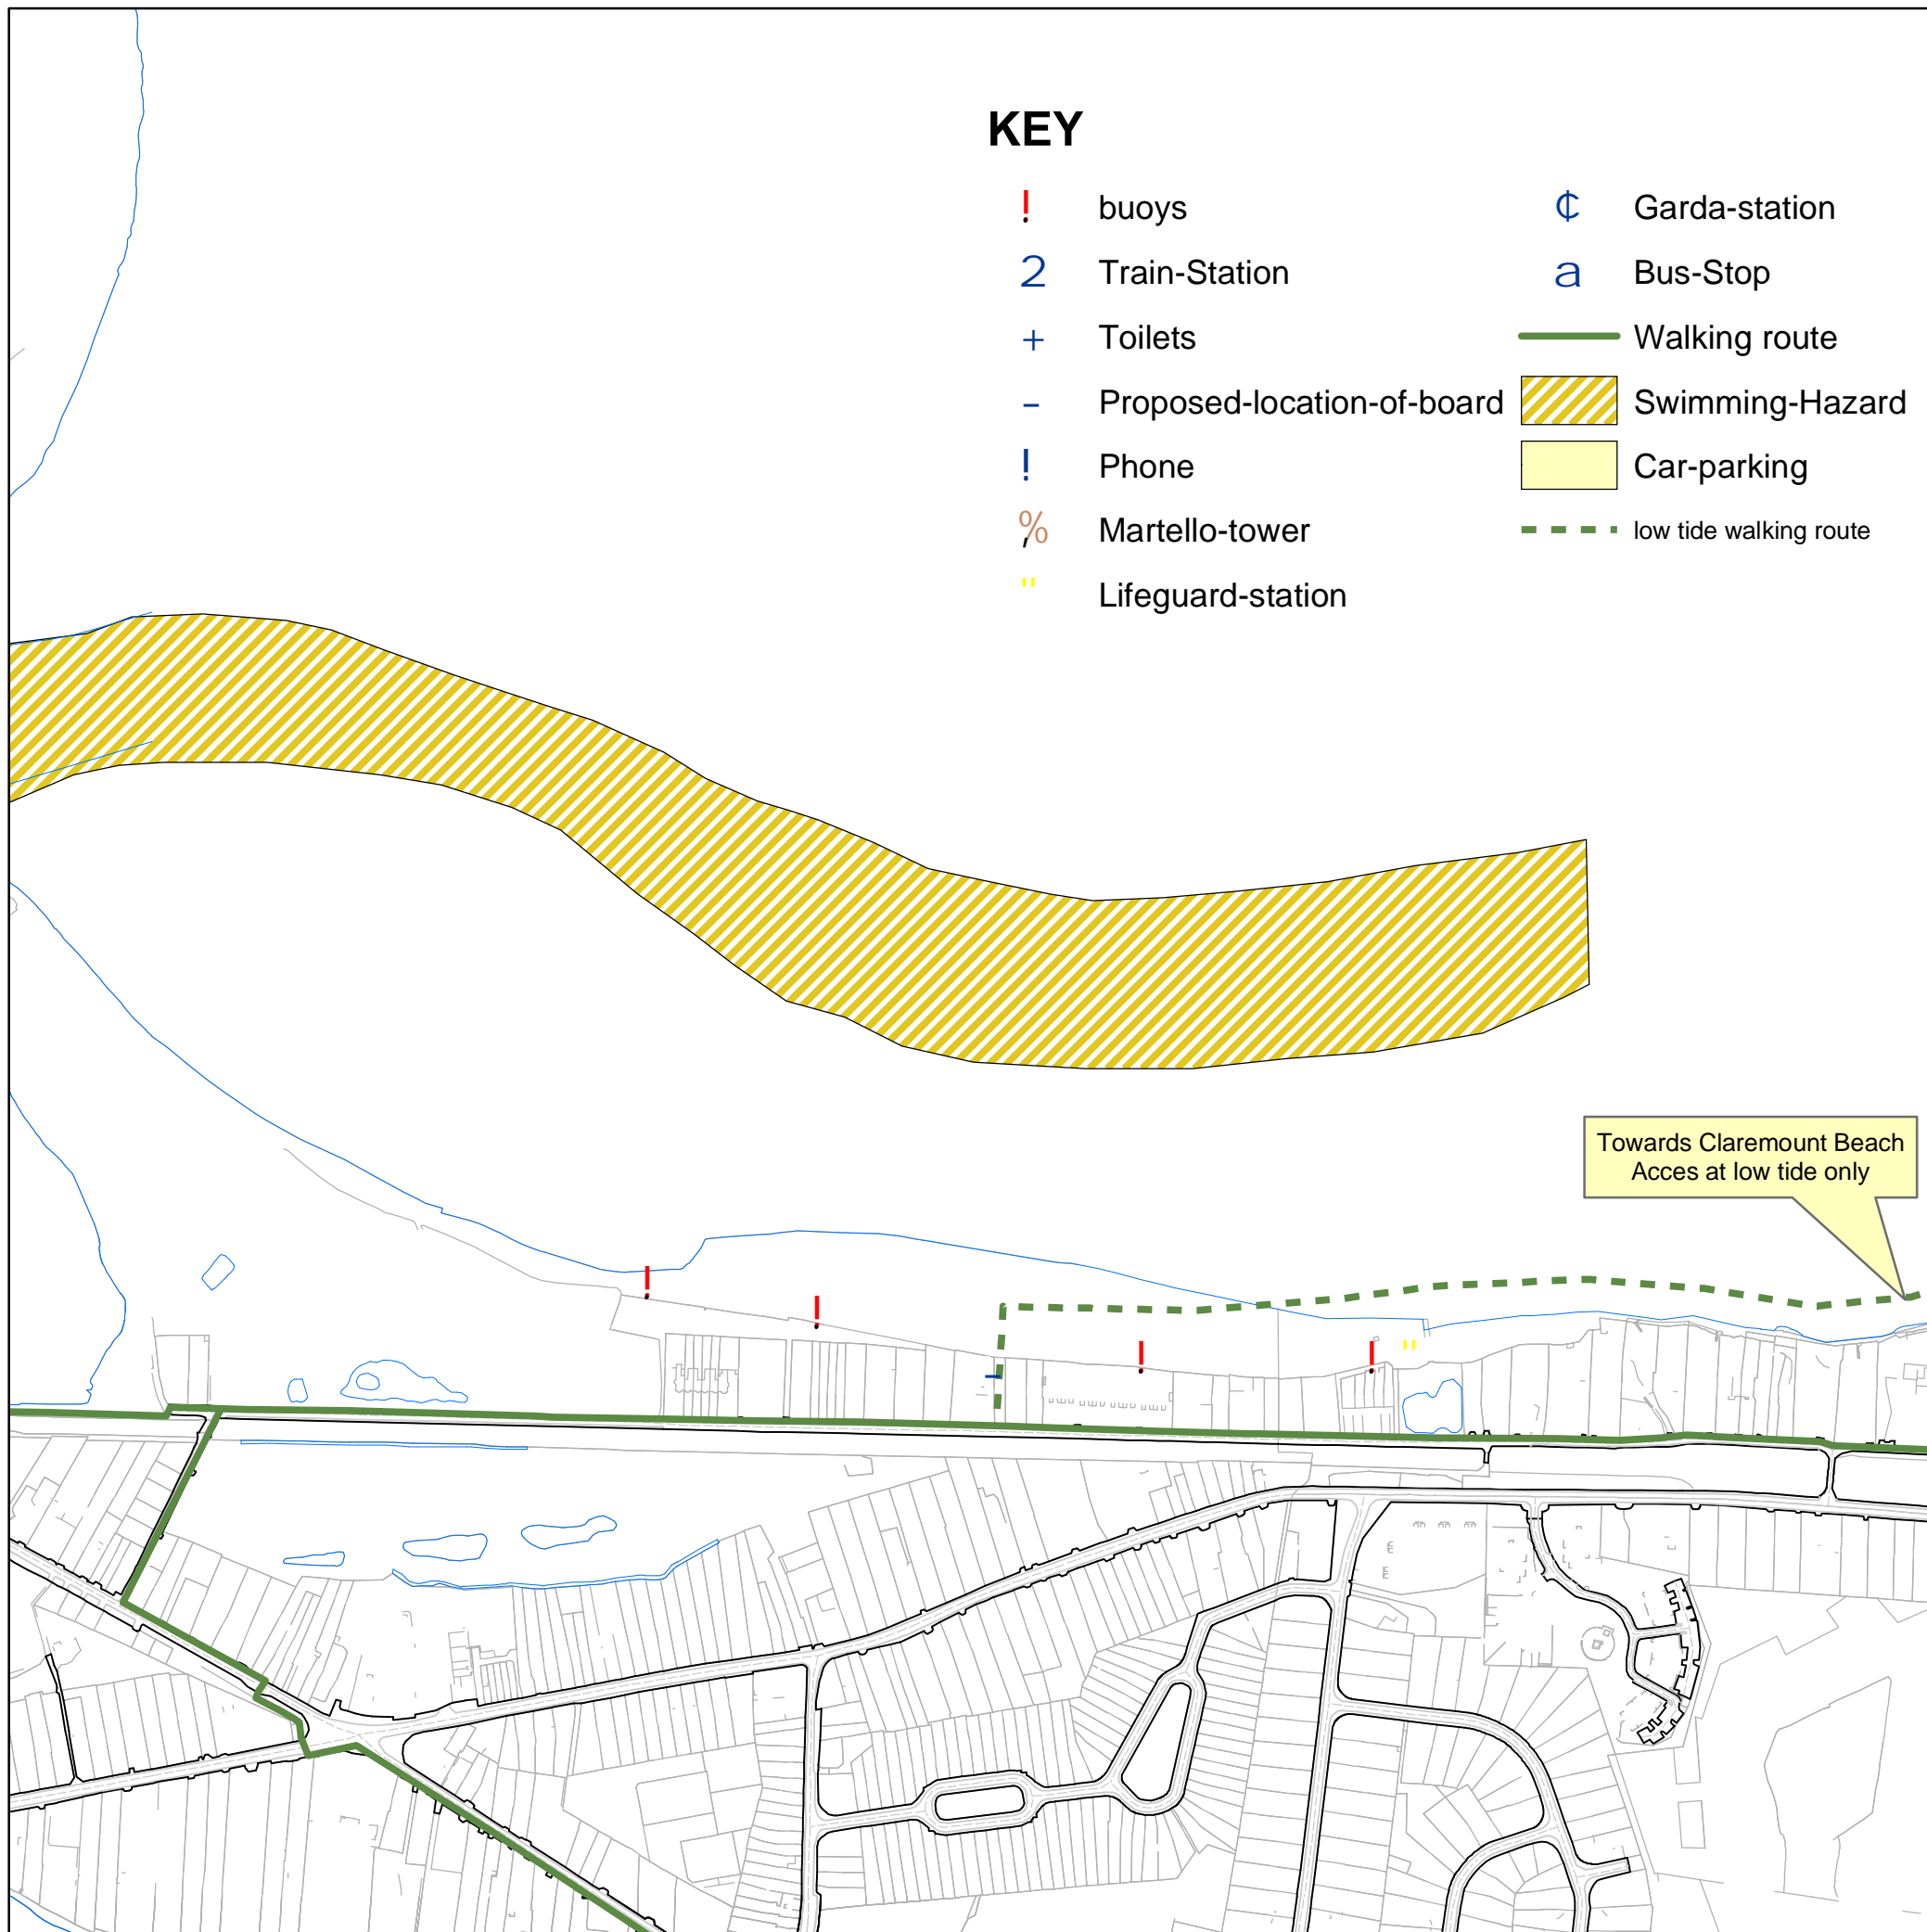

Burrow Road Beach, Sutton

- Tram Line
- Upper Cliff Walk
- Lower Cliff Walk

Includes Ordnance Survey Ireland data reproduced under OSi Licence number 2003/07/CCMA/Fingal County Council. Unauthorised reproduction infringes Ordnance Survey Ireland and Government of Ireland copyright. © Ordnance Survey Ireland, 2004.