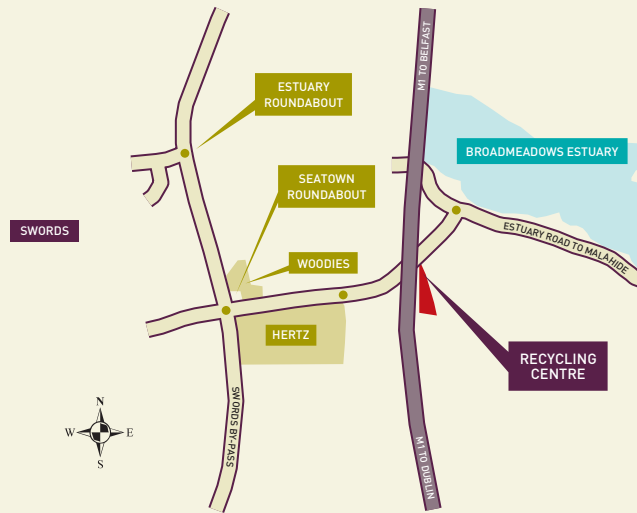

How to find us

Estuary Recycling Centre

Seatown East, Swords, Co. Dublin. Tel: **01 810 7806**

How to contact Fingal County Council Environment Department:

Refuse Collection / Charges: **01 890 5473**

Brown Bin Help Line: **01 890 6753**

Composting: **01 890 6286**

Bulky Waste Collection: **01 890 6799**

Litter Freephone: **1800 20 10 93**

E-mail: envserv@fingalcoco.ie

www.fingalcoco.ie

www.dublinwaste.ie

www.raceagainstwaste.com

Two other recycling centres are available in Fingal, open from 9.00am to 4.00pm – Wednesday to Saturday.

Balbriggan Recycling Centre. Tel: **01 883 4242**

Coolmine Recycling Centre, Dublin 15. Tel: **01 821 9475**